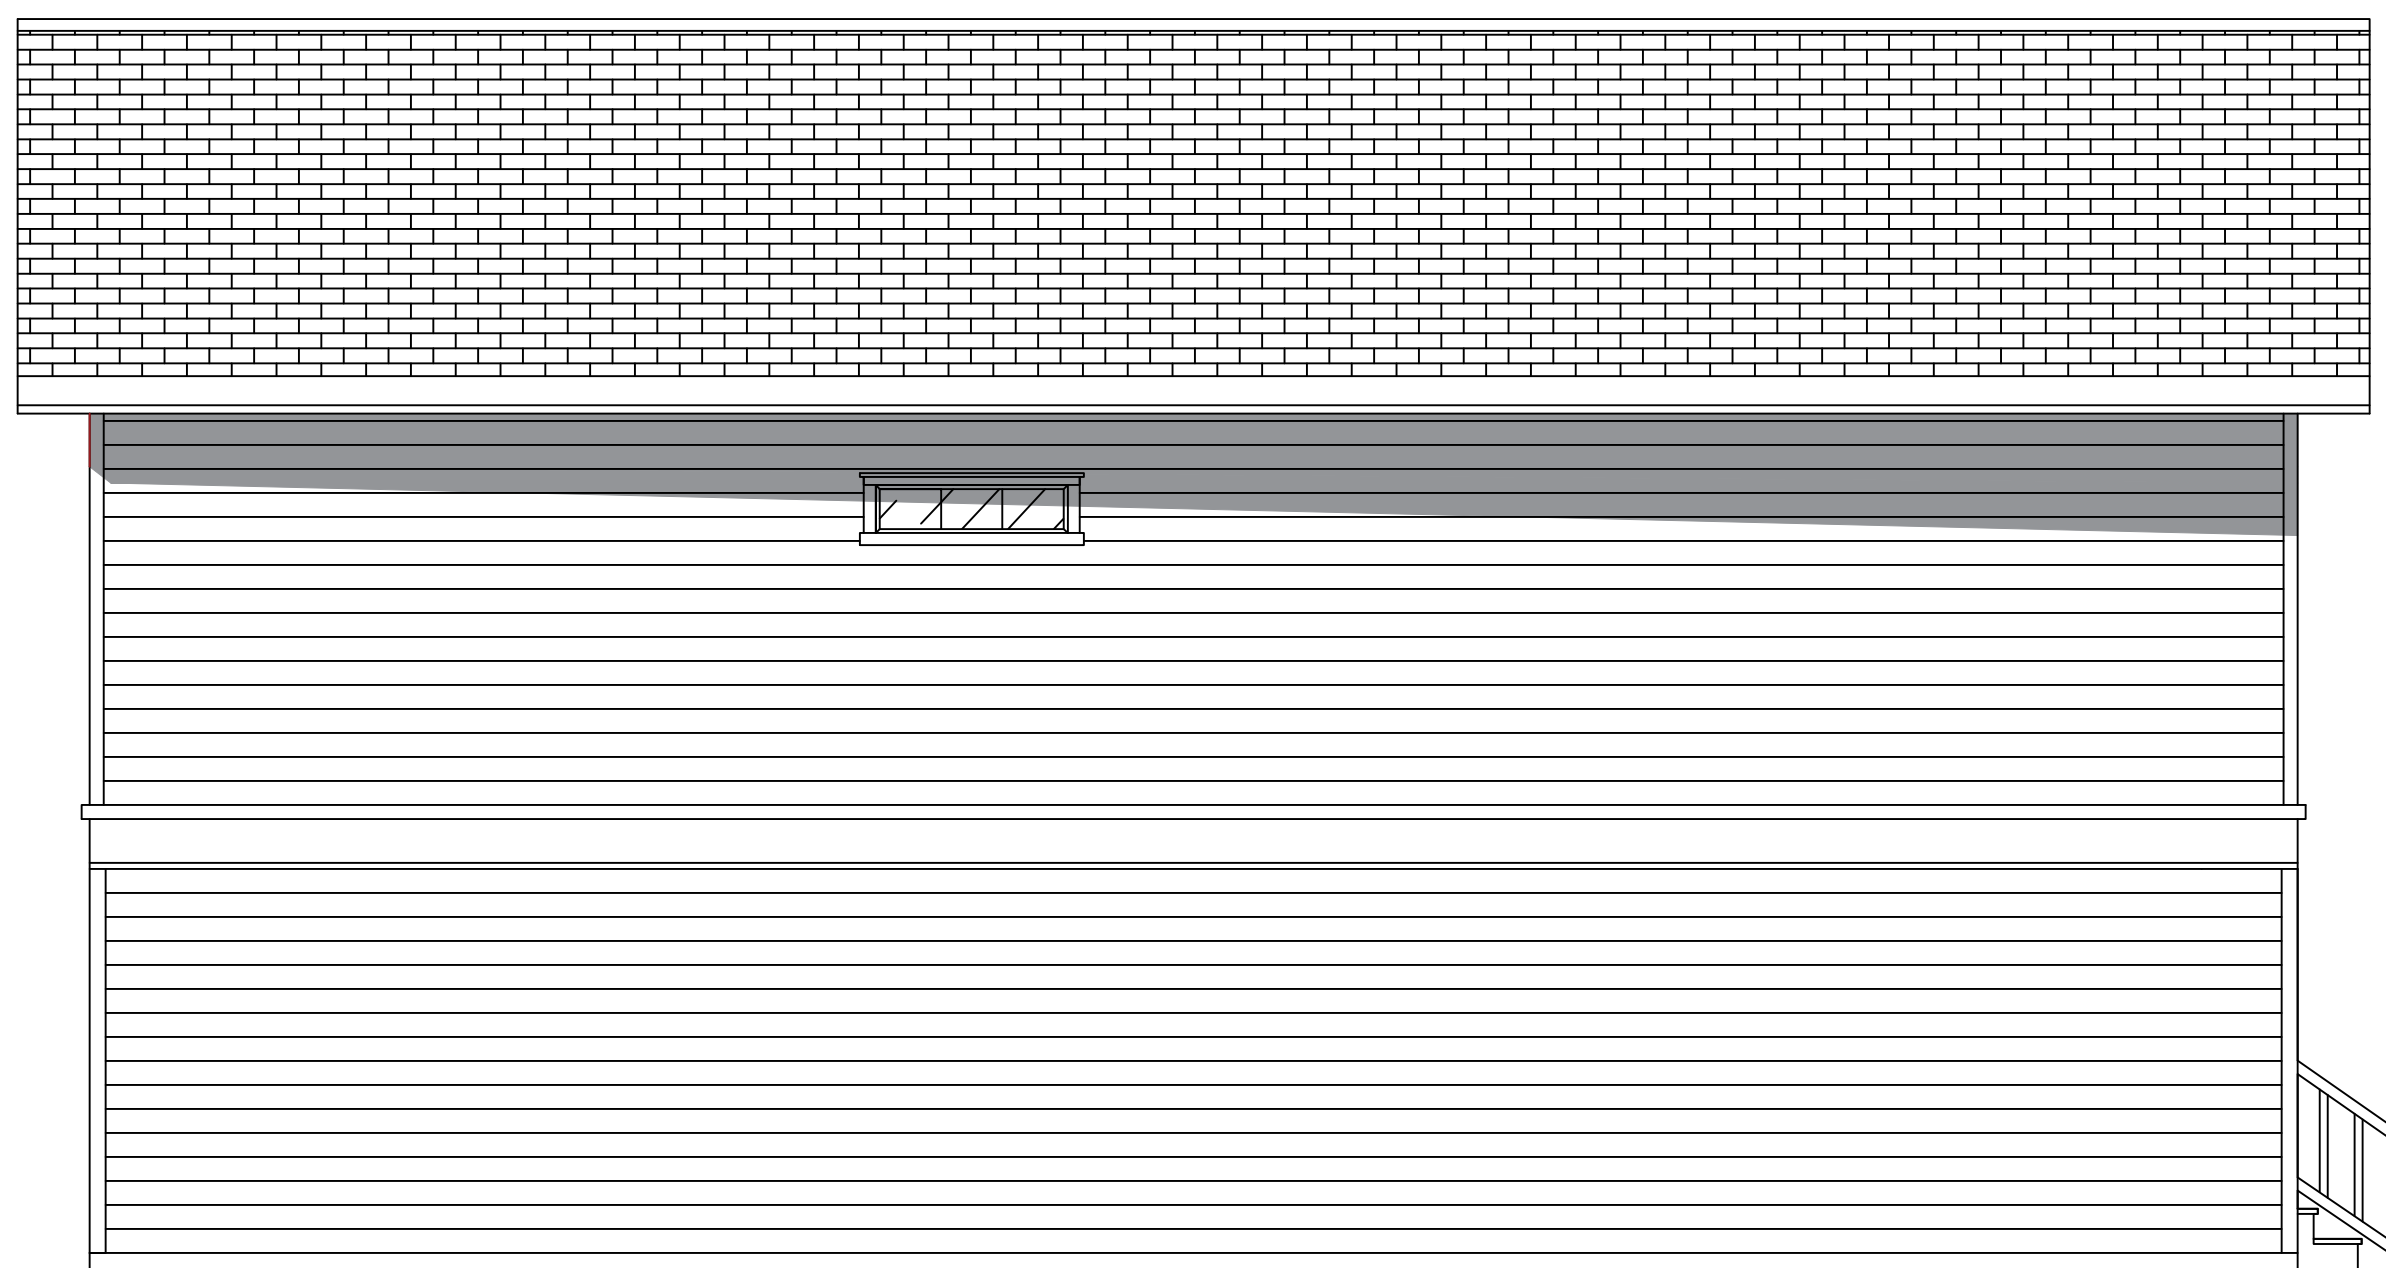

FRONT

RIGHT

LEFT

REAR

SCALE 1/4 INCH = 1'