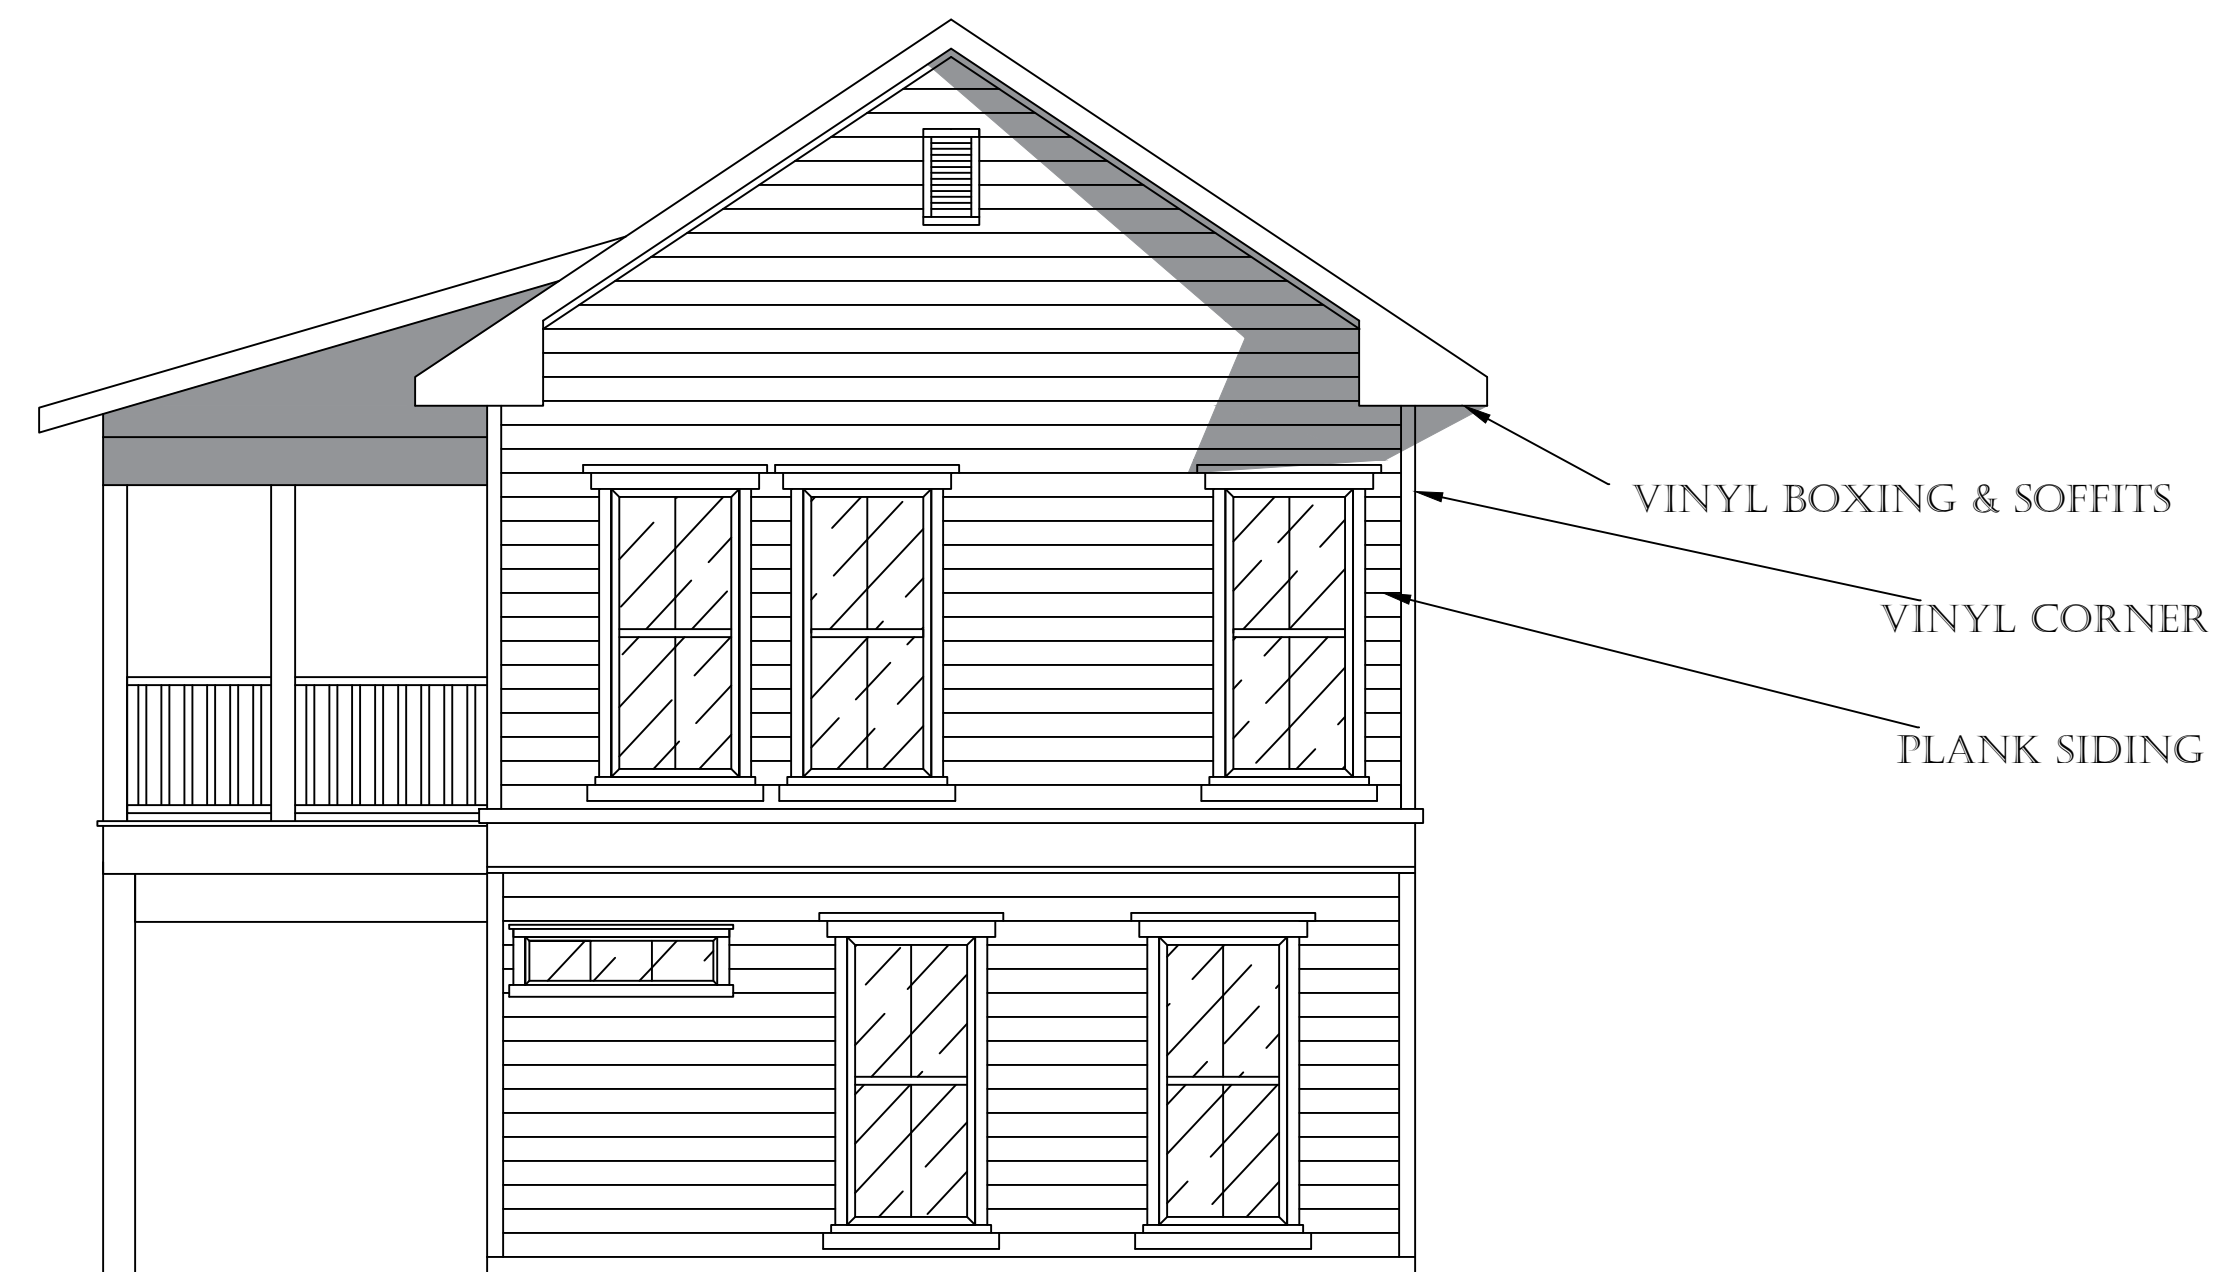

FRONT

RIGHT

LEFT

REAR

SCALE 1/4 INCH = 1'