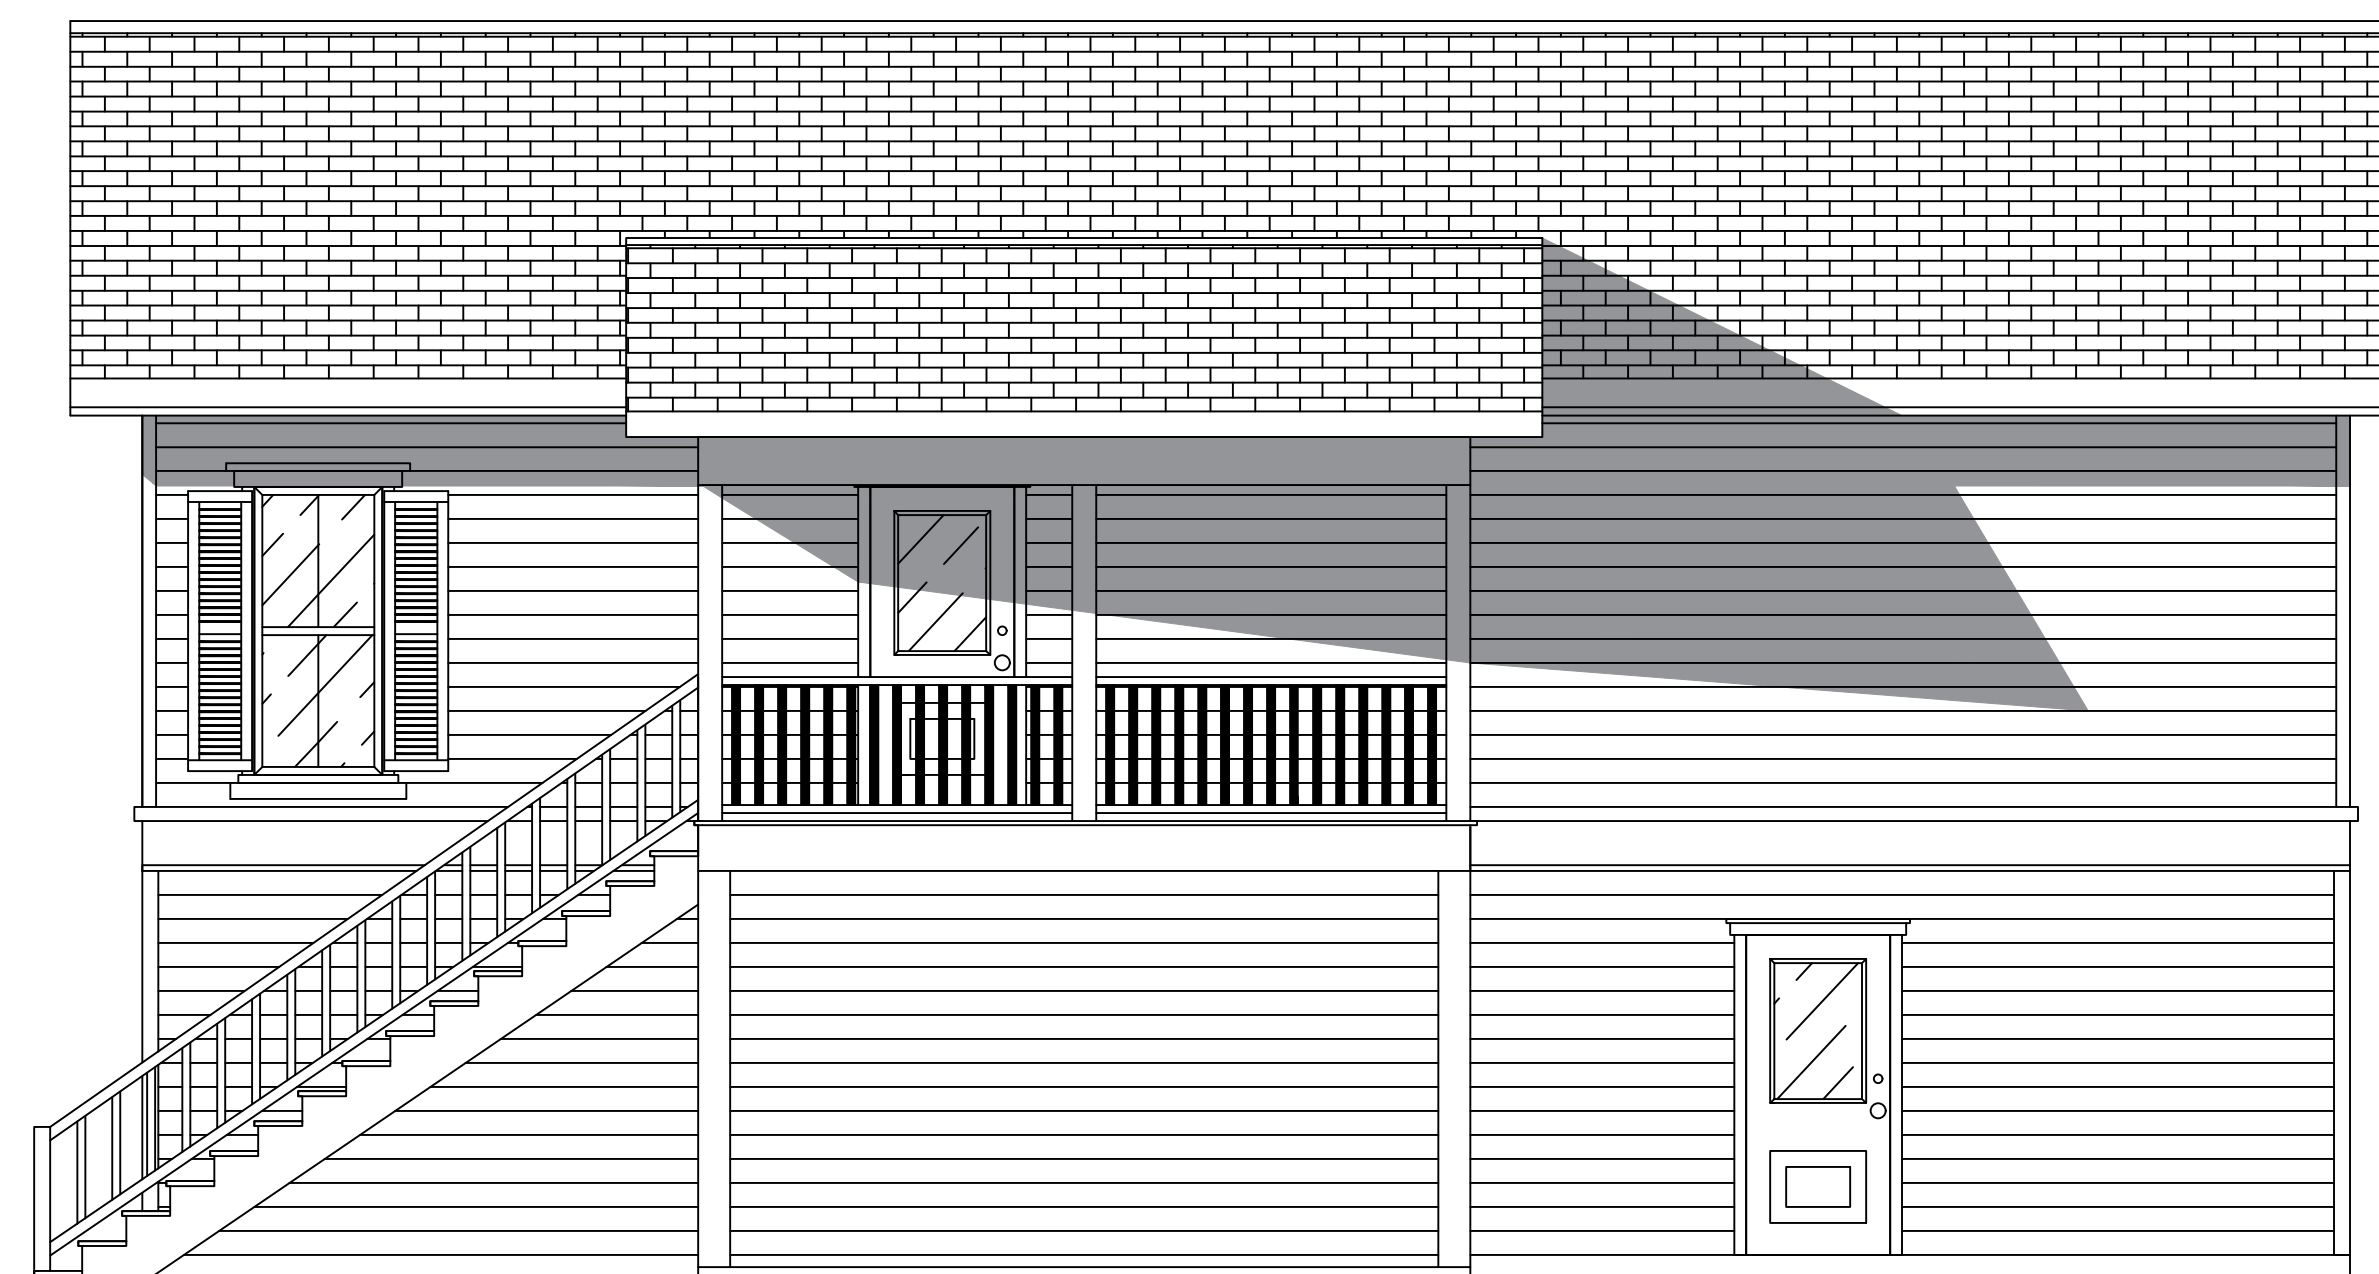

FRONT

RIGHT

LEFT

REAR

SCALE 1/4 INCH = 1'